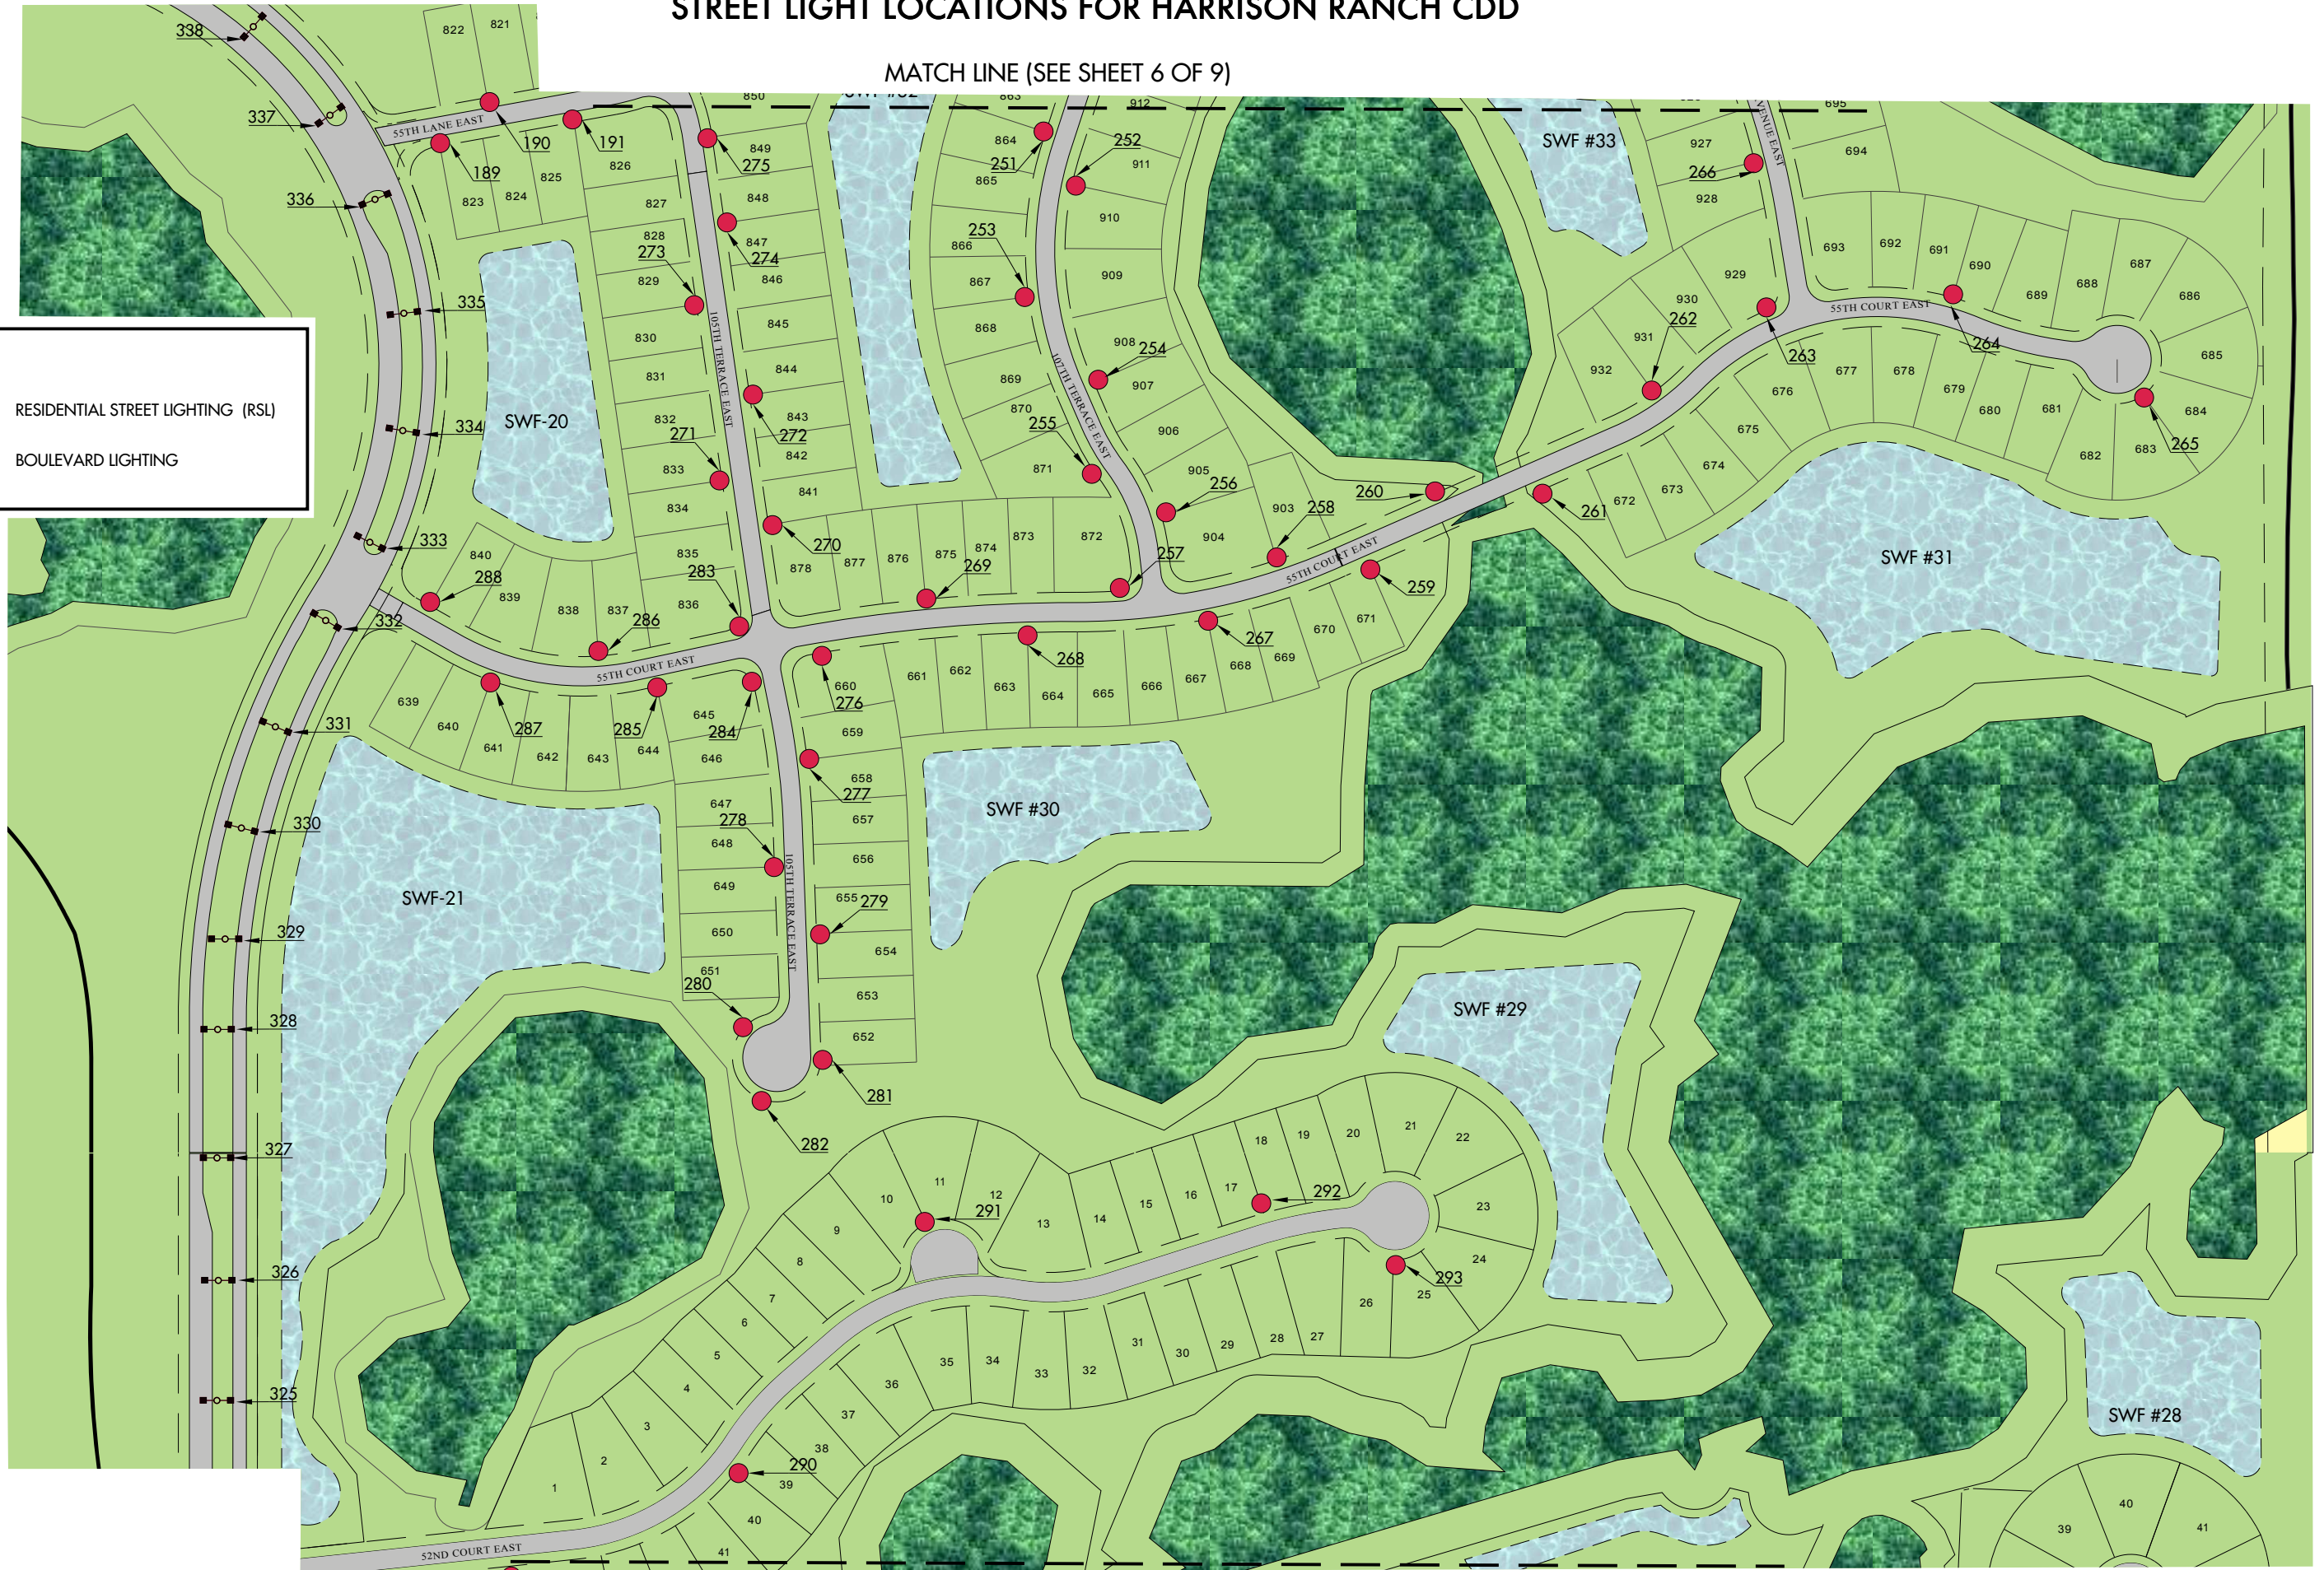

STREET LIGHT LOCATIONS FOR HARRISON RANCH CDD

MATCH LINE (SEE SHEET 6 OF 9)

LEGEND

- RESIDENTIAL STREET LIGHTING (RSL)
- ■-○-■ BOULEVARD LIGHTING

MATCH LINE (SEE SHEET 9 OF 9)