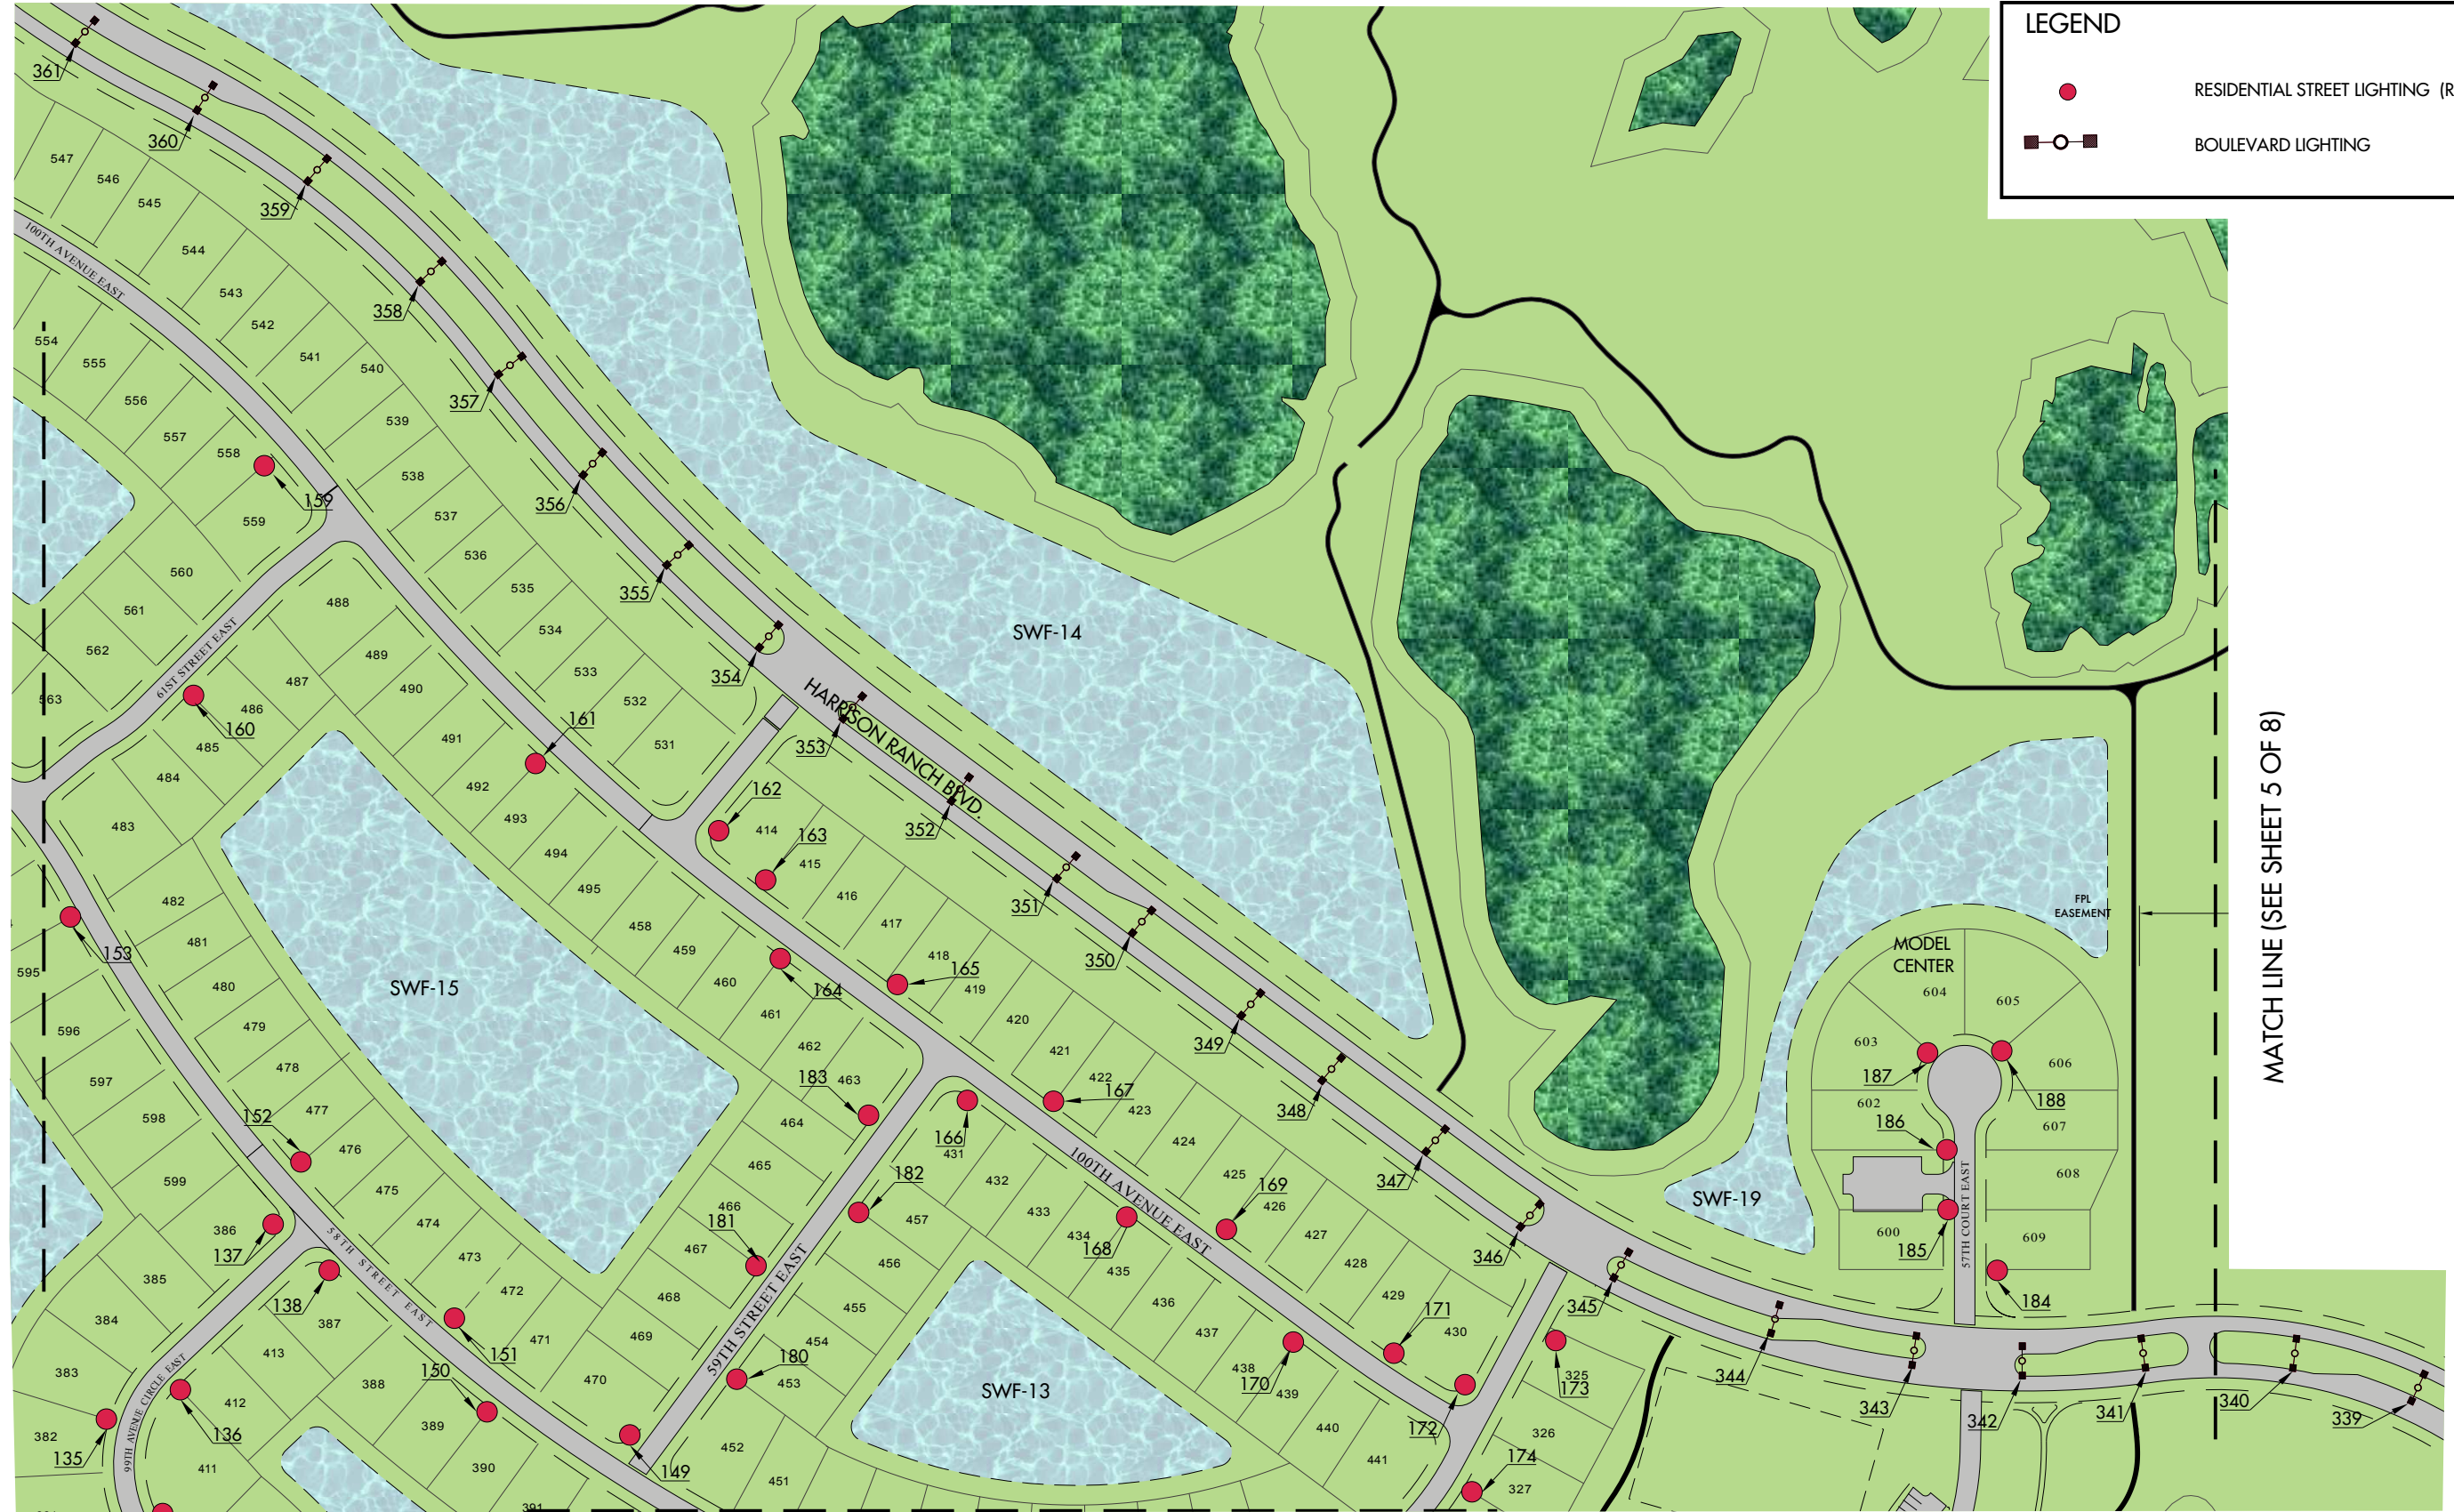

# STREET LIGHT LOCATIONS FOR HARRISON RANCH CDD

MATCH LINE (SEE SHEET 2 OF 9)

**LEGEND**

- RESIDENTIAL STREET LIGHTING (RSL)
- BOULEVARD LIGHTING

# STREET LIGHT LOCATIONS FOR HARRISON RANCH CDD

MATCH LINE (SEE SHEET 3 OF 8)

**LEGEND**

- RESIDENTIAL STREET LIGHTING (RSL)
- BOULEVARD LIGHTING

MATCH LINE (SEE SHEET 1 OF 8)

# STREET LIGHT LOCATIONS FOR HARRISON RANCH CDD

MATCH LINE (SEE SHEET 4 OF 9)

**LEGEND**

-  RESIDENTIAL STREET LIGHTING (RSL)
-  BOULEVARD LIGHTING

MATCH LINE (SEE SHEET 2 OF 9)

# STREET LIGHT LOCATIONS FOR HARRISON RANCH CDD

**LEGEND**

- RESIDENTIAL STREET LIGHTING (RSL)
- BOULEVARD LIGHTING

MATCH LINE (SEE SHEET 5 OF 9)

MATCH LINE (SEE SHEET 5 OF 8)

MATCH LINE (SEE SHEET 3 OF 9)