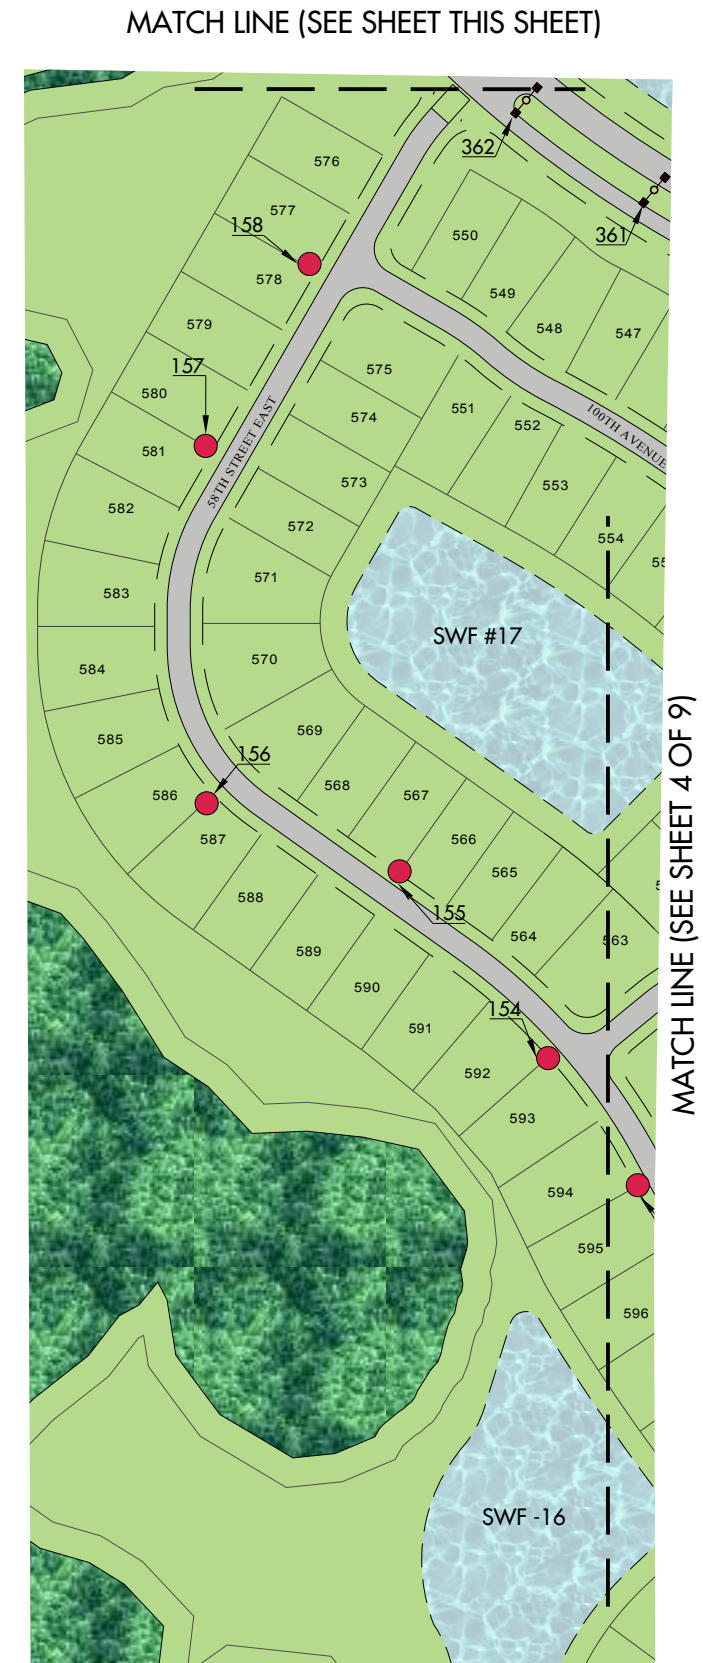

STREET LIGHT LOCATIONS FOR HARRISON RANCH CDD

LEGEND

- RESIDENTIAL STREET LIGHTING (RSL)
- ■—○—■ BOULEVARD LIGHTING