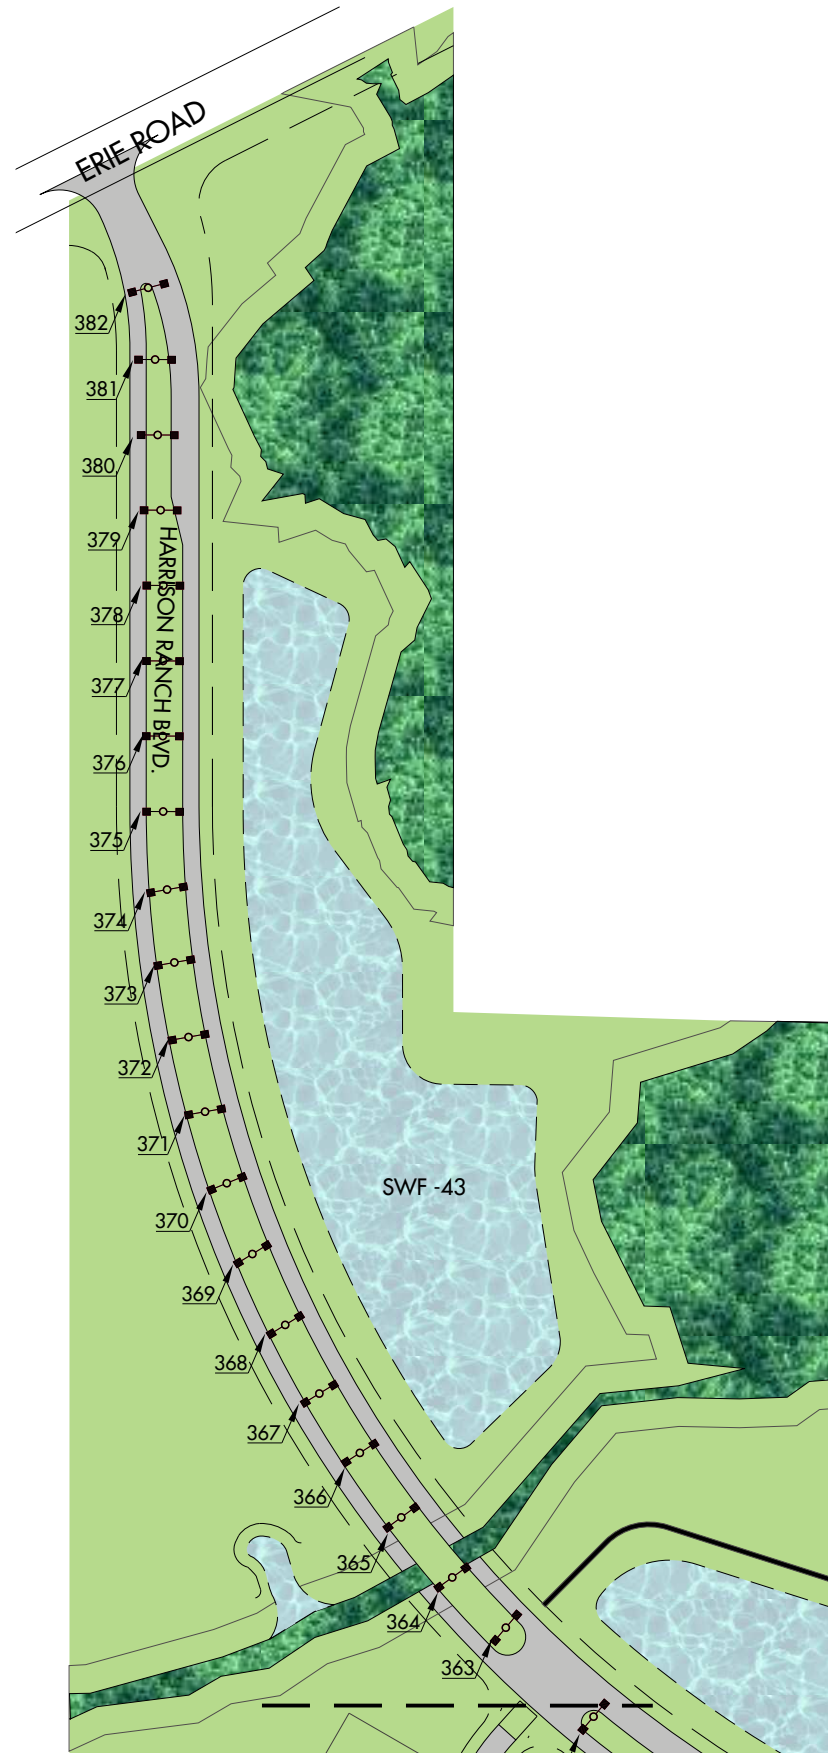

STREET LIGHT LOCATIONS FOR HARRISON RANCH CDD

LEGEND

- RESIDENTIAL STREET LIGHTING (RSL)
- ■—○—■ BOULEVARD LIGHTING